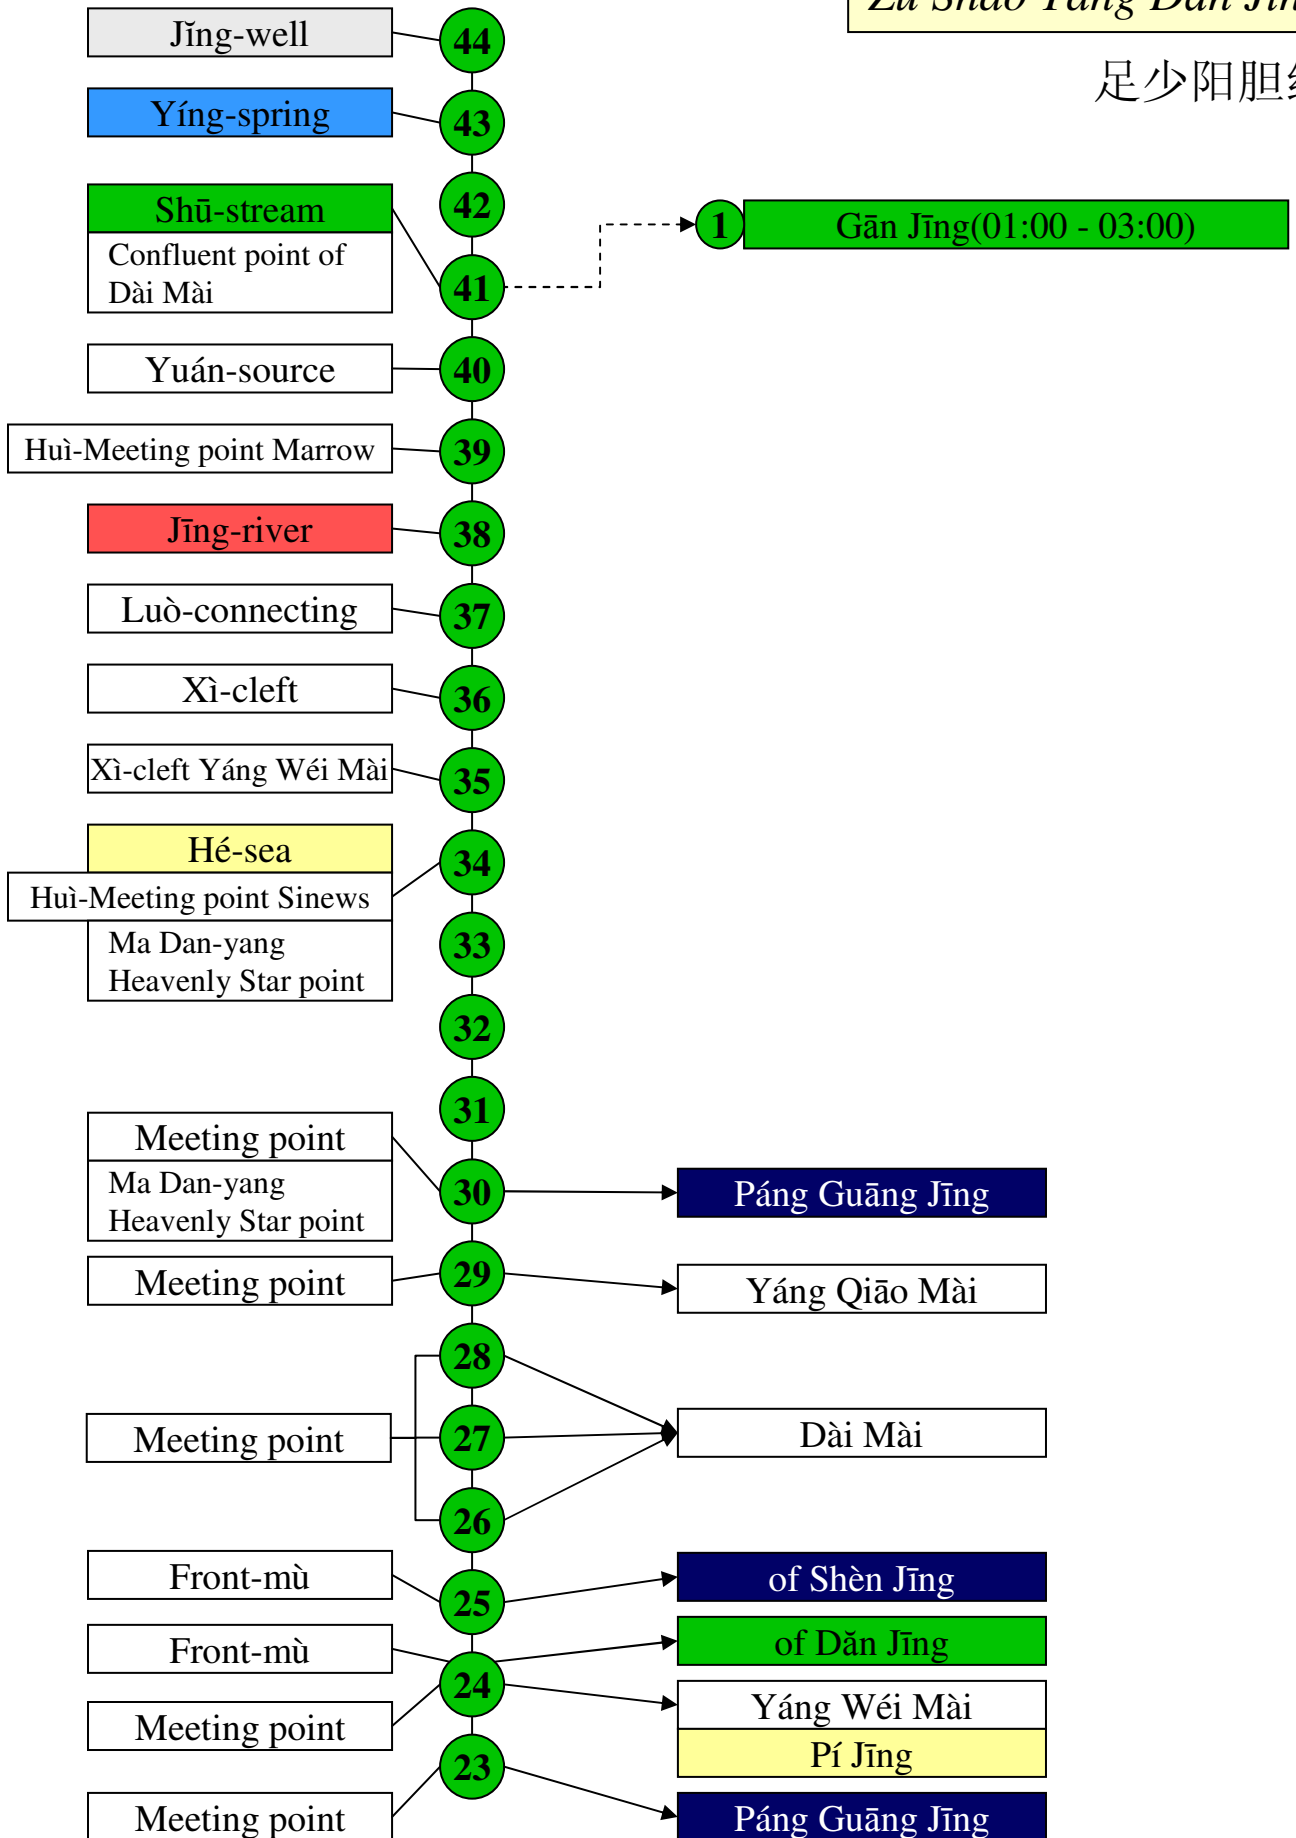

*Connections of
Zú Shào Yáng Dǎn Jīng*

足少阳胆经

足少阳胆经